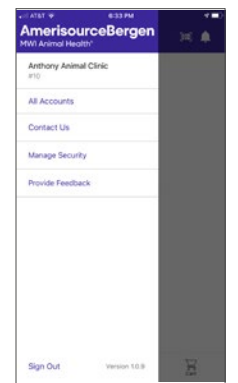

## MWI mobile app

Now available for iOS® and Android™. Download in the Apple App Store® or the Google Play™ store

Download on the  
App Store

ANDROID APP ON  
Google play

1

Login with your mwiah.com credentials or Face ID

2

Search, filter and view all products or saved 'My Products'

3

Add or remove items from your cart, then checkout with saved payment options

4

View updates on backordered items under 'Notifications'

5

Track shipments and scan to see package contents

6

Manage account info and get help directly from within the app