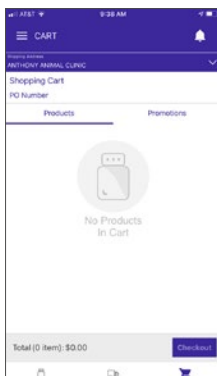

## MWI mobile app

Now available for iOS® and Android™. Download in the Apple App Store® or the Google Play™ store

Download on the  
App Store

ANDROID APP ON  
Google play

1

Login with your mwiah.com credentials or Face ID

2

Search, filter and view all products or saved 'My Products'

3

Add or remove items from your cart, then checkout with saved payment options

4

View updates on backordered items under 'Notifications'

5

Track shipments and scan to see package contents