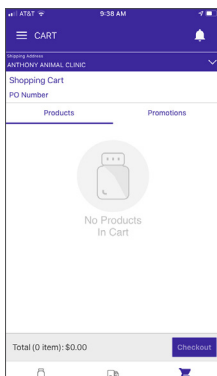

AmerisourceBergen

MWI Animal Health®

MWI mobile app

Now available for iOS and Android. Download in the Apple App Store or the Google Play store

Download on the
App Store

ANDROID APP ON
Google play

1

Login with your mwiah.com credentials or Face ID

2

Search, filter and view all products or saved 'My Products'

3

Add or remove items from your cart, then checkout with saved payment options

4

View updates on backordered items under 'Notifications'

5

Track shipments and scan to see package contents